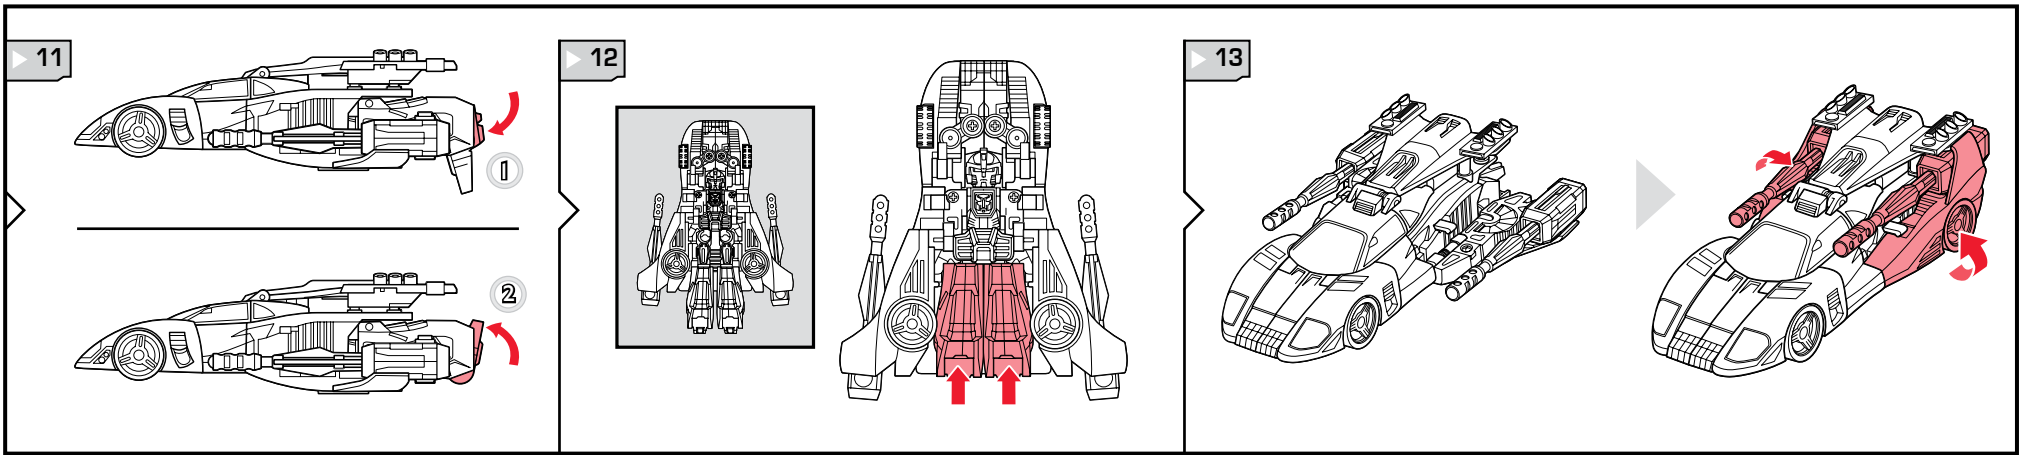

TRANSFORMERS UNIVERSE

NOTE: Some parts are made to detach if excessive force is applied and are designed to be reattached if separation occurs. Adult supervision may be necessary for younger children.

WARNING:

CHOKING HAZARD—Small parts.
Not for children under 3 years.

AGES 5+
89450/15215 Ass't.

CHANGING TO VEHICLE

VEHICLE MODE

Reverse order of instructions to convert back to robot.

© 2008 Hasbro. All Rights Reserved.
 TM & © denote U.S. Trademarks.
 Manufactured under license from Tomy Company, Ltd.