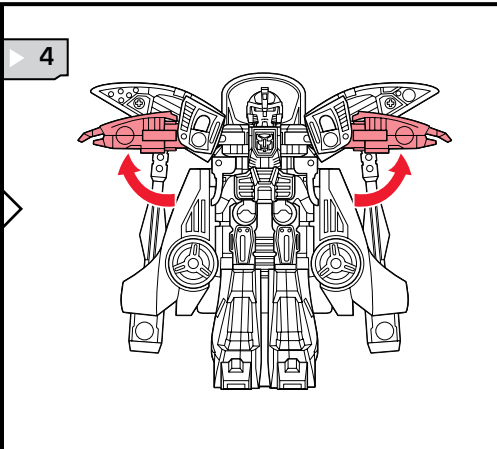

TRANSFORMERS UNIVERSE

NOTE: Some parts are made to detach if excessive force is applied and are designed to be reattached if separation occurs. Adult supervision may be necessary for younger children.

WARNING:

CHOKING HAZARD—Small parts.
Not for children under 3 years.

AGES 5+
89450/15215 Ass't.

CHANGING TO VEHICLE

VEHICLE MODE

Reverse order of instructions to convert back to robot.

© 2008 Hasbro. All Rights Reserved.
 TM & © denote U.S. Trademarks.
 Manufactured under license from Tomy Company, Ltd.