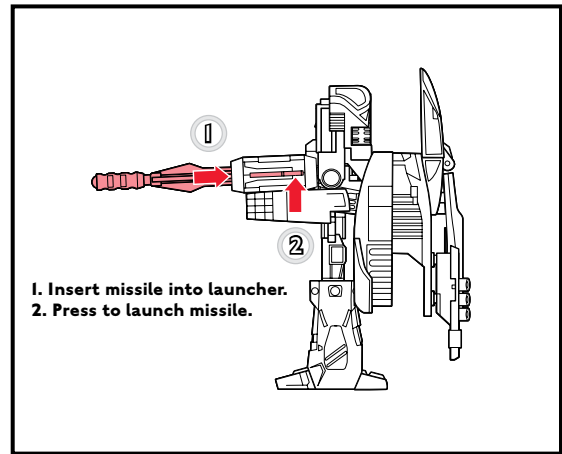

CHOKING HAZARD—Small parts.
Not for children under 3 years.

AGES 5+
89450/15215 Ass't.

CHANGING TO VEHICLE

VEHICLE MODE

Reverse order of instructions to convert back to robot.

© 2008 Hasbro. All Rights Reserved.
 TM & © denote U.S. Trademarks.
 Manufactured under license from Tomy Company, Ltd.