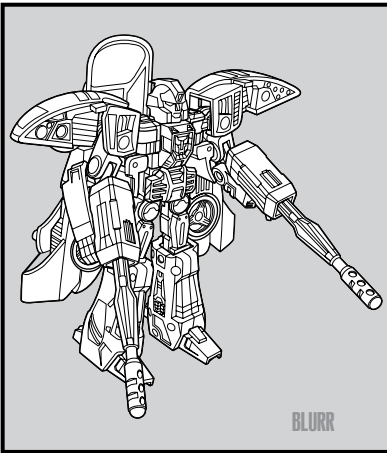

TRANSFORMERS UNIVERSE

NOTE: Some parts are made to detach if excessive force is applied and are designed to be reattached if separation occurs. Adult supervision may be necessary for younger children.

WARNING:

CHOKING HAZARD—Small parts.
Not for children under 3 years.

AGES 5+
89450/15215 Ass't.

CHANGING TO VEHICLE

VEHICLE MODE

Reverse order of instructions to convert back to robot.

© 2008 Hasbro. All Rights Reserved.
 TM & © denote U.S. Trademarks.
 Manufactured under license from Tomy Company, Ltd.