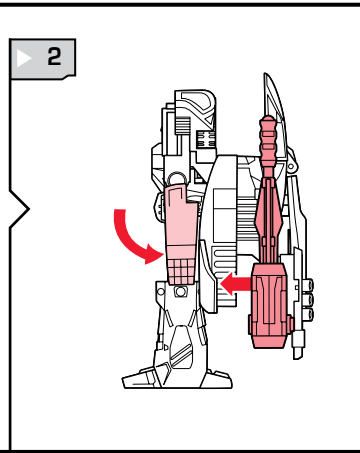

TRANSFORMERS UNIVERSE

NOTE: Some parts are made to detach if excessive force is applied and are designed to be reattached if separation occurs. Adult supervision may be necessary for younger children.

WARNING:

CHOKING HAZARD—Small parts.
Not for children under 3 years.

AGES 5+
89450/15215 Ass't.

CHANGING TO VEHICLE

VEHICLE MODE

Reverse order of instructions to convert back to robot.

© 2008 Hasbro. All Rights Reserved.
 TM & © denote U.S. Trademarks.
 Manufactured under license from Tomy Company, Ltd.