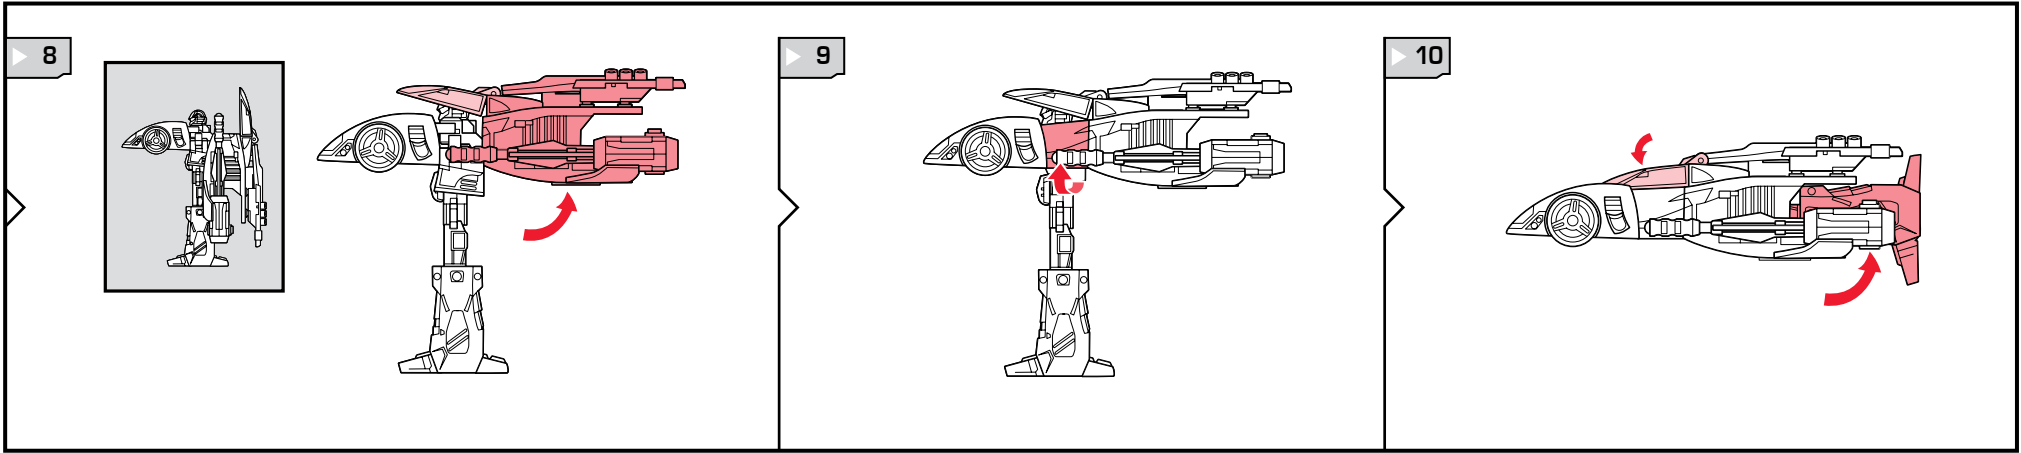

TRANSFORMERS UNIVERSE

NOTE: Some parts are made to detach if excessive force is applied and are designed to be reattached if separation occurs. Adult supervision may be necessary for younger children.

WARNING:

CHOKING HAZARD—Small parts.
Not for children under 3 years.

AGES 5+
89450/15215 Ass't.

CHANGING TO VEHICLE

VEHICLE MODE

Reverse order of instructions to convert back to robot.

© 2008 Hasbro. All Rights Reserved.
 TM & © denote U.S. Trademarks.
 Manufactured under license from Tomy Company, Ltd.