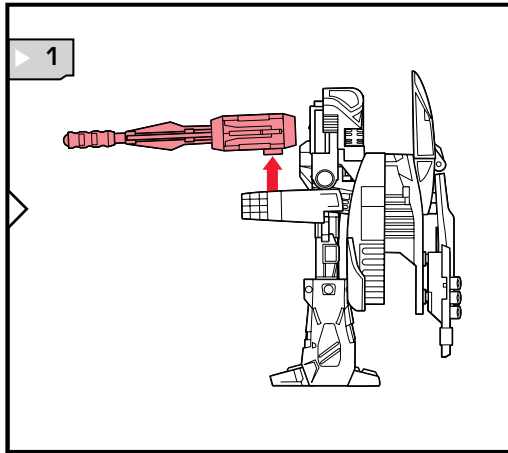

TRANSFORMERS UNIVERSE

NOTE: Some parts are made to detach if excessive force is applied and are designed to be reattached if separation occurs. Adult supervision may be necessary for younger children.

WARNING:

CHOKING HAZARD—Small parts.
Not for children under 3 years.

AGES 5+
89450/15215 Ass't.

CHANGING TO VEHICLE

VEHICLE MODE

Reverse order of instructions to convert back to robot.

© 2008 Hasbro. All Rights Reserved.
 TM & © denote U.S. Trademarks.
 Manufactured under license from Tomy Company, Ltd.