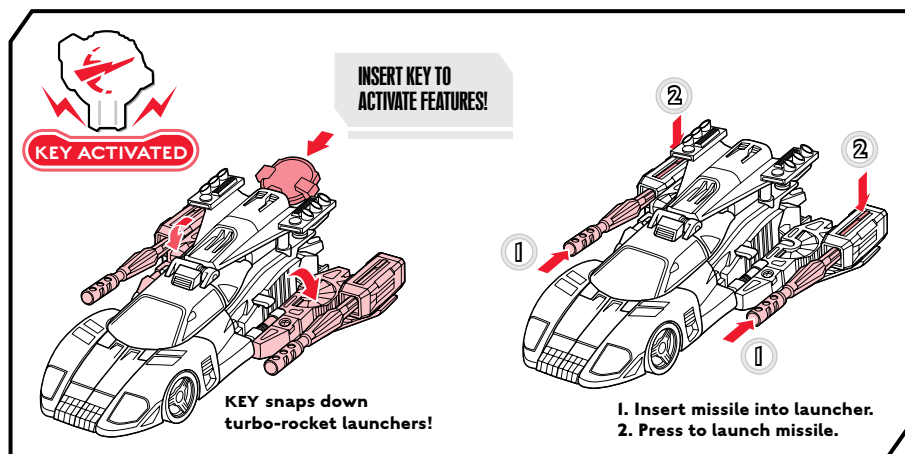

TRANSFORMERS UNIVERSE

NOTE: Some parts are made to detach if excessive force is applied and are designed to be reattached if separation occurs. Adult supervision may be necessary for younger children.

WARNING:

CHOKING HAZARD—Small parts.
Not for children under 3 years.

AGES 5+
89450/15215 Ass't.

CHANGING TO VEHICLE

VEHICLE MODE

Reverse order of instructions to convert back to robot.

© 2008 Hasbro. All Rights Reserved.
 TM & © denote U.S. Trademarks.
 Manufactured under license from Tomy Company, Ltd.