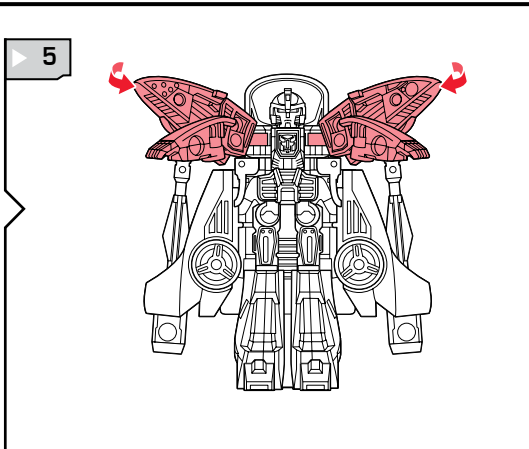

TRANSFORMERS UNIVERSE

NOTE: Some parts are made to detach if excessive force is applied and are designed to be reattached if separation occurs. Adult supervision may be necessary for younger children.

WARNING:

CHOKING HAZARD—Small parts.
Not for children under 3 years.

AGES 5+
89450/15215 Ass't.

CHANGING TO VEHICLE

VEHICLE MODE

Reverse order of instructions to convert back to robot.

© 2008 Hasbro. All Rights Reserved.
 TM & © denote U.S. Trademarks.
 Manufactured under license from Tomy Company, Ltd.