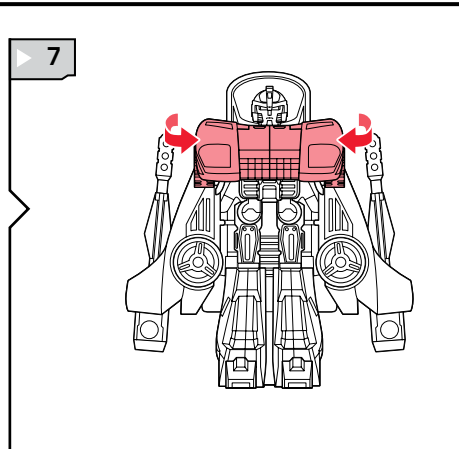

TRANSFORMERS UNIVERSE

NOTE: Some parts are made to detach if excessive force is applied and are designed to be reattached if separation occurs. Adult supervision may be necessary for younger children.

WARNING:

CHOKING HAZARD—Small parts.
Not for children under 3 years.

AGES 5+
89450/15215 Ass't.

CHANGING TO VEHICLE

VEHICLE MODE

Reverse order of instructions to convert back to robot.

© 2008 Hasbro. All Rights Reserved.
 TM & © denote U.S. Trademarks.
 Manufactured under license from Tomy Company, Ltd.