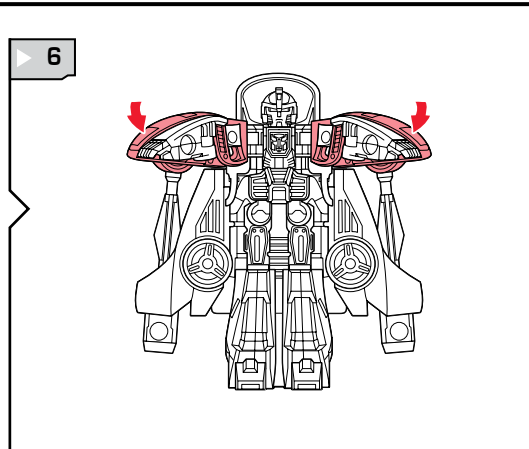

TRANSFORMERS UNIVERSE

NOTE: Some parts are made to detach if excessive force is applied and are designed to be reattached if separation occurs. Adult supervision may be necessary for younger children.

WARNING:

CHOKING HAZARD—Small parts.
Not for children under 3 years.

AGES 5+
89450/15215 Ass't.

CHANGING TO VEHICLE

VEHICLE MODE

Reverse order of instructions to convert back to robot.

© 2008 Hasbro. All Rights Reserved.
 TM & © denote U.S. Trademarks.
 Manufactured under license from Tomy Company, Ltd.